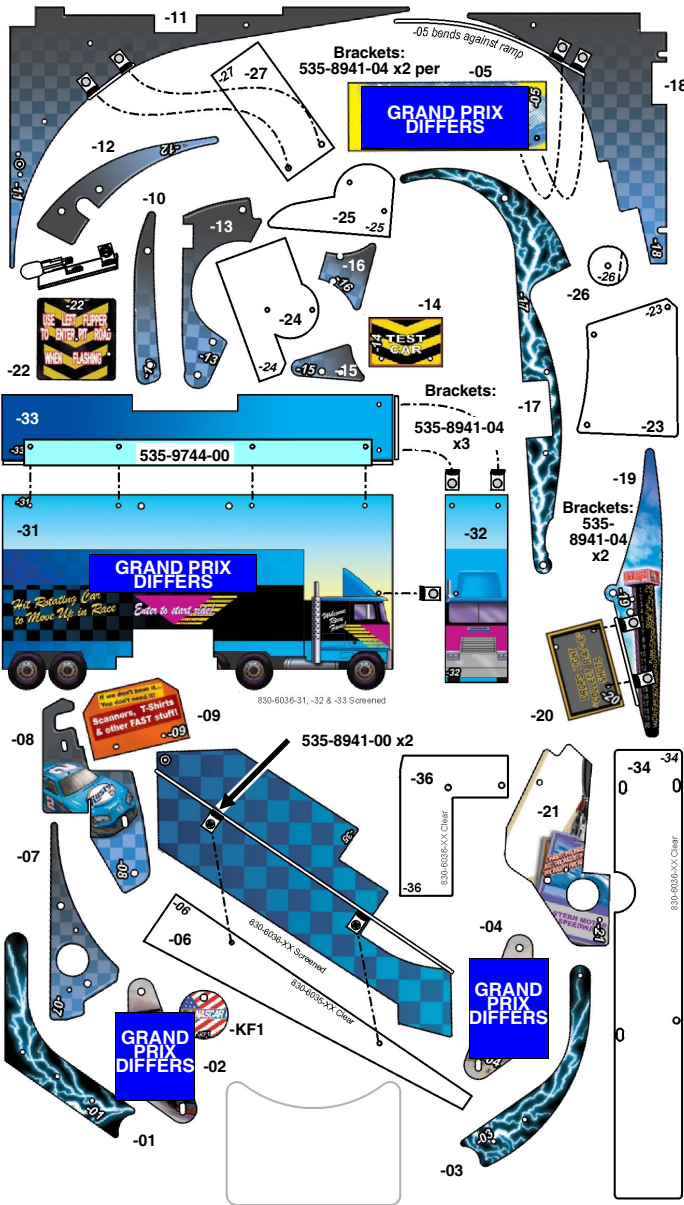

Other miscellaneous plastics and/or decals can be found on the **Backbox & Speaker Panel Assemblies** (Pages 60-61), **Cabinet - Parts & Switches** (Pages 62-63) and **Playfield Bottom - Miscellaneous Parts & Brackets** (Page 65).

Plastic Pieces are shown in the general area of where they are located (see game photo on Page 136 or any playfield drawing where the plastics pieces are in place).

* Note: The following pieces are positioned perpendicular on it's mate. They are riveted using brackets (see **Playfield Top - Misc. Parts & Brackets**, Page 64):
-27 onto -11 (Upper Left), -05 onto -18 (Upper Right), -22 onto Left Ramp, -26 onto -19 (Middle Right), -06 onto -35 (Bottom Left), -31 & -32 (Semi-Truck) onto -33 (covers Motor & Rotating Plate on the Back Panel)

Note: For views & usage of plastics on Assemblies see **Drawings for Major Assemblies and Ramps** (The Blue Pages), Section 4, Chapter 2: -09 on Hot Dog Sign (Page 90); -23 over Right Ramp (Pages 100-101); -22 on Left Ramp (Page 102);

Plastics & Decals are subject to change without notice during and after production. Shapes and/or Screening may change. Pieces can be added or subtracted. Service Bulletin(s) will announce any critical changes, if warranted.

Decals are shown larger in comparison to the Plastic Set for clarity. Center Arch Decal (-10) Outline with plastics shows size in comparison.

Above : Plastic Kit 803-5000-91. Below : Decal Kit (802-5000-91, includes 820-6371-XX Playfield and 820-6366-XX Ramp Decals.