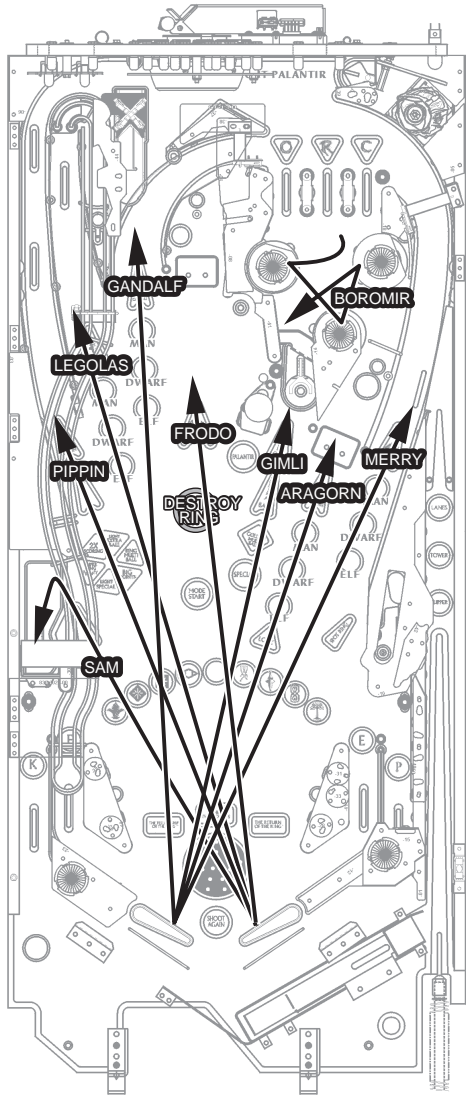

# LORD OF THE RINGS® PLAYFIELD SHOT MAP CONTINUED

## Movie Multiballs

Play all 3 Movie Multiballs to light Destroy the Ring.

Movie Multiball

The Fellowship of the Ring Shoot every shot to collect the Members of the Fellowship.

Movie Multiball

The Two Towers Spell **K E E P** or Bottom Lane to light Sword Lock then lock 3 Balls on the Sword.

Movie Multiball

The Return of the King Collect 5,000 souls on the Paths of the Dead (Mini-Playfield)