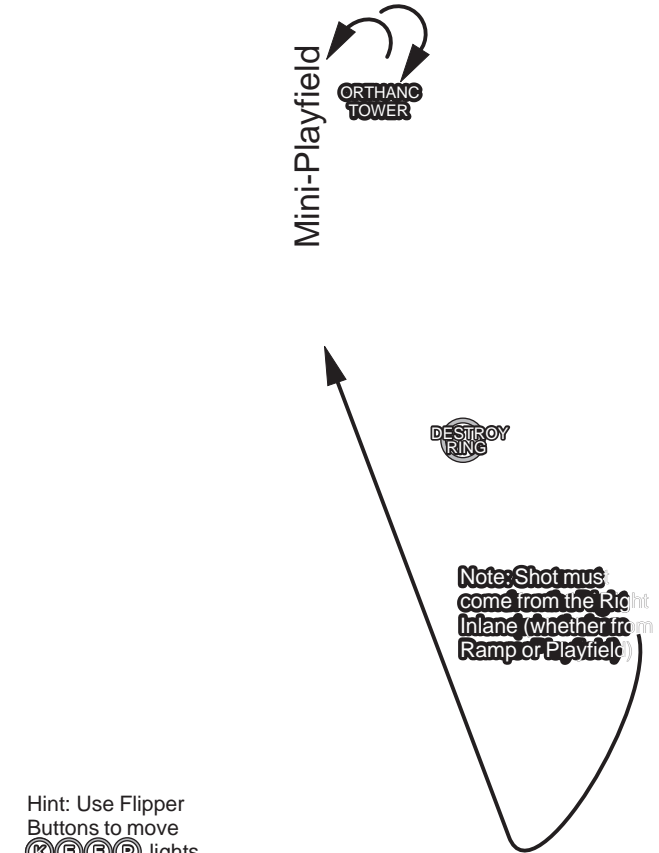

# LORD OF THE RINGS® PLAYFIELD SHOT MAP CONTINUED

## Movie Multiballs

Play all 3 Movie Multiballs to light Destroy the Ring.

Movie Multiball

The Fellowship of the Ring Shoot every shot to collect the Members of the Fellowship.

Movie Multiball

The Two Towers Spell **K E E P** or Bottom Lane to light Sword Lock then lock 3 Balls on the Sword.

Movie Multiball

The Return of the King Collect 5,000 souls on the Paths of the Dead (Mini-Playfield)