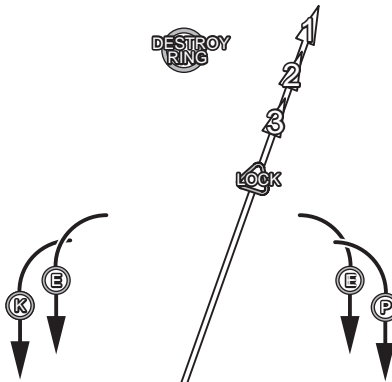

# LORD OF THE RINGS® PLAYFIELD SHOT MAP CONTINUED

## Movie Multiballs

Play all 3 Movie Multiballs to light Destroy the Ring.

Movie Multiball

The Fellowship of the Ring Shoot every shot to collect the Members of the Fellowship.

Movie Multiball

The Two Towers Spell **K E E P** or Bottom Lane to light Sword Lock then lock 3 Balls on the Sword.

Movie Multiball

The Return of the King Collect 5,000 souls on the Paths of the Dead (Mini-Playfield)