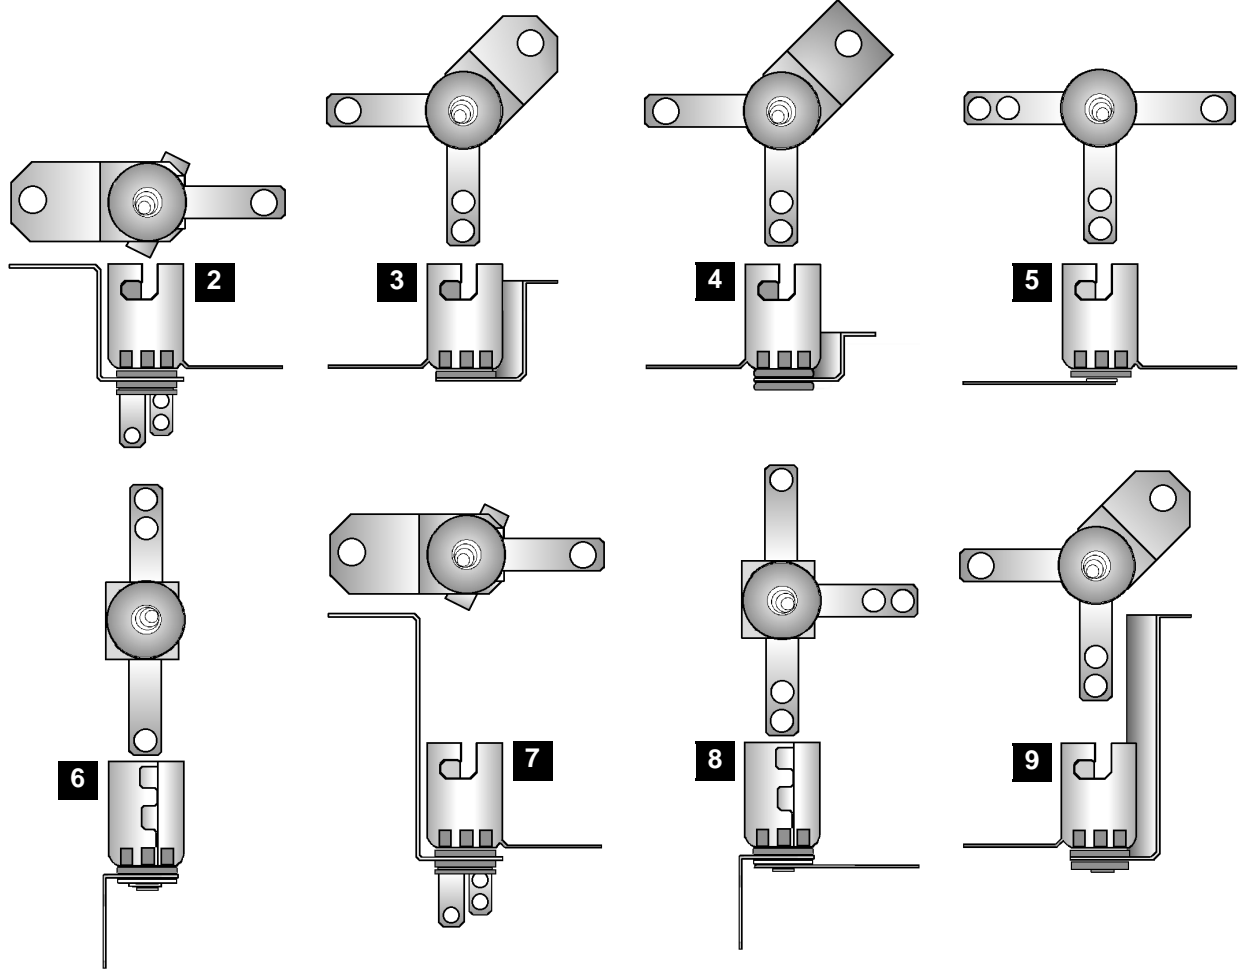

# Playfield Top & Bottom - Small Bayonet Sockets & Bulbs ■ (Actual Size) †

Sec. 4: Parts Id. ...

Nr.	BULBS (#44, LED & #455)	QTY.	SPI PART Nr.	Nr.	BULBS (#44, LED & #455)	QTY.	SPI PART Nr.
A	#44 Bulb (Clear) Heavy Filament	62	165-5000-44-HF	B	LED Module (White) (12.8v 20-25mA)	2	112-5023-08
	#44 Bulb (Yellow)	4	165-5053-06				
<i>Item A Note: Different Colors available (not used in this game) - Red (165-5053-02); Amber (165-5053-03); Blue (165-5053-05); Orange (165-5053-07)</i>				<i>Item B Note: Different Colors available (not used in this game) - Red (112-5023-02); Amber (112-5023-03); Green (112-5023-04); Blue (112-5023-05);</i>			
C	#455 Twinkle Bulb		165-5003-00				

Nr.	SMALL BAYONET SOCKETS	QTY.	SPI PART Nr.	Nr.	SMALL BAYONET SOCKETS	QTY.	SPI PART Nr.
1	2-Lug Staple Down Socket	14	077-5000-00	8	3-Lug Laydown Socket (3 Lugs Flat)		077-5006-00
2	3-Lug Stand-Up Socket (Med. Brkt.)		077-5008-00	9	2-Lug Stand-Up Socket (Tall Bracket)		077-5005-00
3	2-Lug Stand-Up Socket (Med. Brkt.)		077-5002-00	10	3-Lug Stand-Up Long Shell Socket		077-5013-00
4	2-Lug Stand-Up Sckt. (Short Bracket)	19	077-5002-31	11	2-Lug Stand-Up Lg. Shell Socket (GIS)	9	077-5031-00
5	3-Lug Staple Down Socket		077-5001-00	12	1-Lug S-U Lg. Shell Sckt. (Med. Brkt.)		077-5012-00
6	2-Lug Laydown Socket	1	077-5003-00	13	3-Lug Laydown Socket (2 Lugs Bent)	13	077-5032-00
7	3-Lug Stand-Up Socket (Tall Bracket)	8	077-5009-00				