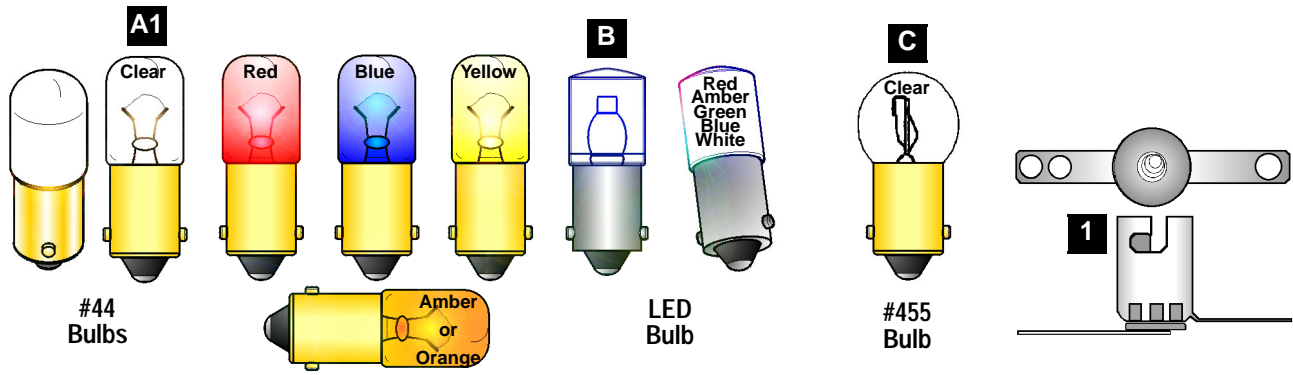

# Playfield Top & Bottom - Small Bayonet Sockets & Bulbs ■ (Actual Size) †

Sec. 4: Parts Id. ...

Nr.	BULBS (#44, LED & #455)	QTY.	SPI PART Nr.	Nr.	BULBS (#44, LED & #455)	QTY.	SPI PART Nr.
A	#44 Bulb (Clear) Heavy Filament	62	165-5000-44-HF	B	LED Module (White) (12.8v 20-25mA)	2	112-5023-08
	#44 Bulb (Yellow)	4	165-5053-06				
<i>Item A Note: Different Colors available (not used in this game) - Red (165-5053-02); Amber (165-5053-03); Blue (165-5053-05); Orange (165-5053-07)</i>				<i>Item B Note: Different Colors available (not used in this game) - Red (112-5023-02); Amber (112-5023-03); Green (112-5023-04); Blue (112-5023-05);</i>			
C	#455 Twinkle Bulb		165-5003-00				

Nr.	SMALL BAYONET SOCKETS	QTY.	SPI PART Nr.	Nr.	SMALL BAYONET SOCKETS	QTY.	SPI PART Nr.
1	2-Lug Staple Down Socket	14	077-5000-00	8	3-Lug Laydown Socket (3 Lugs Flat)		077-5006-00
2	3-Lug Stand-Up Socket (Med. Brkt.)		077-5008-00	9	2-Lug Stand-Up Socket (Tall Bracket)		077-5005-00
3	2-Lug Stand-Up Socket (Med. Brkt.)		077-5002-00	10	3-Lug Stand-Up Long Shell Socket		077-5013-00
4	2-Lug Stand-Up Sckt. (Short Bracket)	19	077-5002-31	11	2-Lug Stand-Up Lg. Shell Socket (GIS)	9	077-5031-00
5	3-Lug Staple Down Socket		077-5001-00	12	1-Lug S-U Lg. Shell Sckt. (Med. Brkt.)		077-5012-00
6	2-Lug Laydown Socket	1	077-5003-00	13	3-Lug Laydown Socket (2 Lugs Bent)	13	077-5032-00
7	3-Lug Stand-Up Socket (Tall Bracket)	8	077-5009-00				