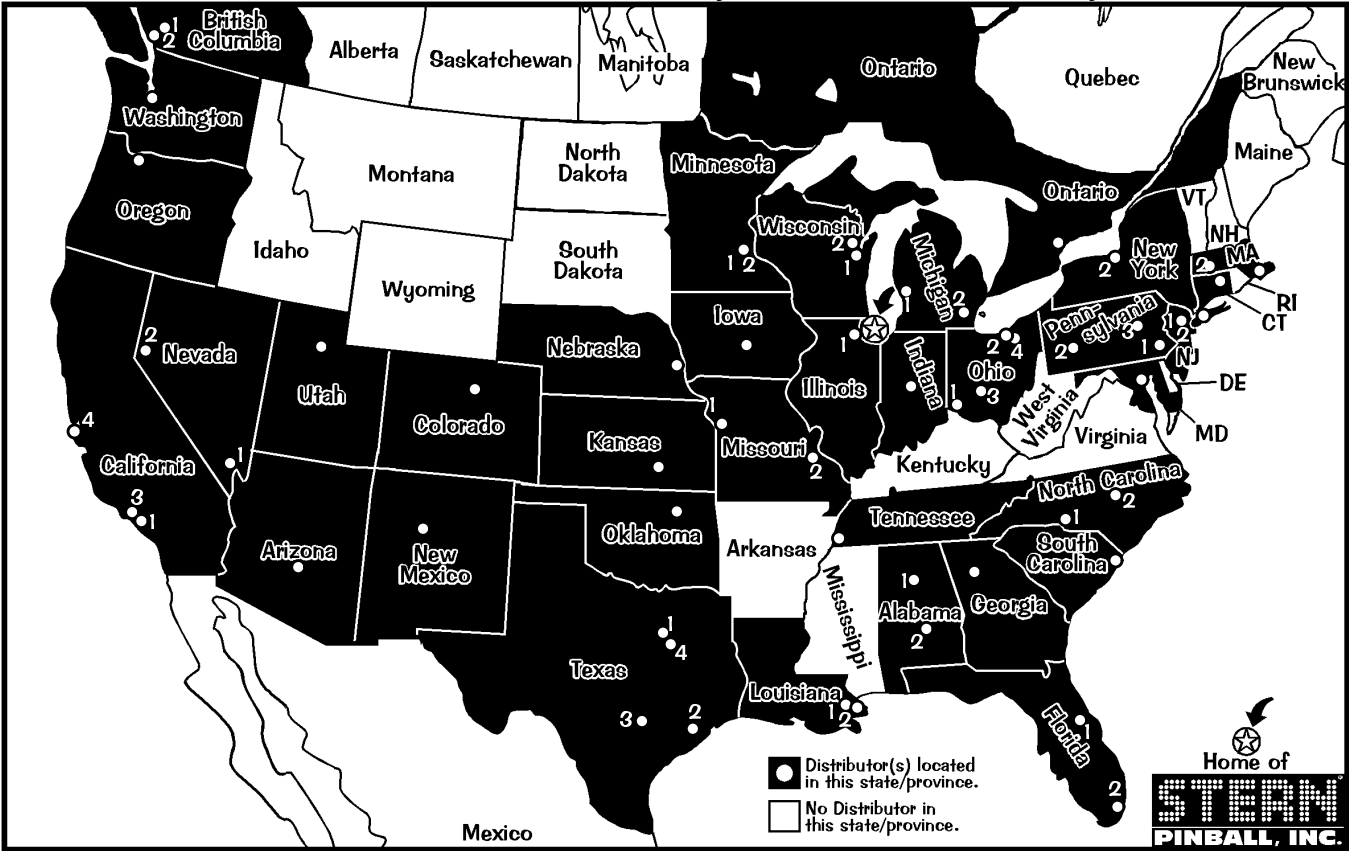

## Domestic Pinball & Redemption Distributors Map

## International Distributors Map

For *Parts & Service*, call your nearest Distributor. View the above maps & the directories on the next page to locate your closest Distributor in your state, province, or country. Distributors and phone numbers are subject to change. Call **Stern® Pinball, Inc. (Parts Sales & Technical Support)** with any questions or if your Distributor cannot help you: 1-800-542-5377 (in USA or Canada) or 1-708-786-5466. Visit us at [www.SternPinball.com](http://www.SternPinball.com) for current Distributor Information & other pinball needs.